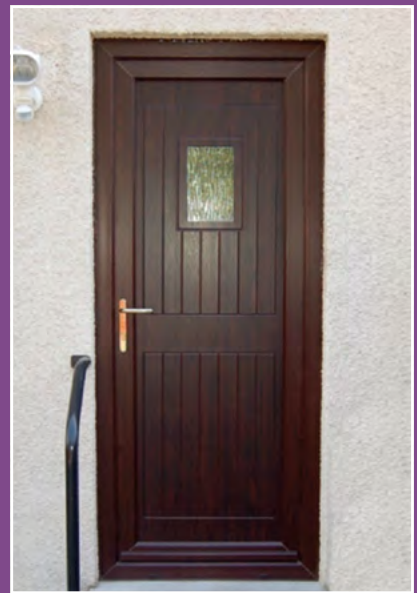

Doors

You can also have your house name or number added to the glass - this is available in a variety of styles.