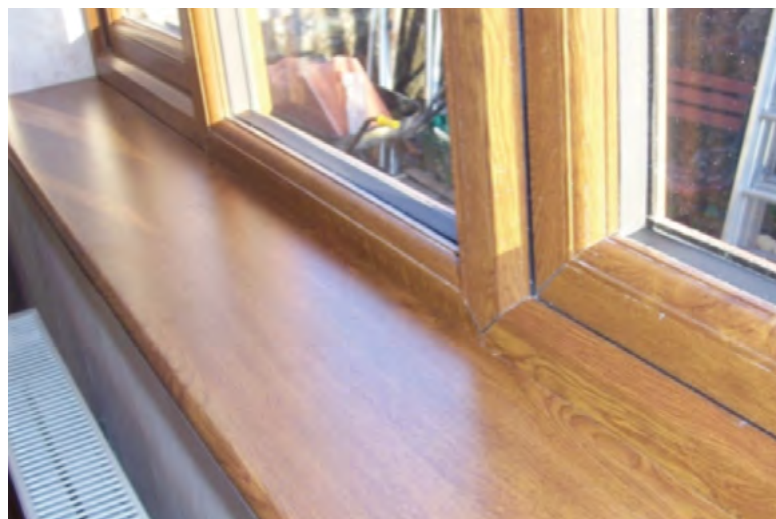

- **Attractive.** Although all our frames come in a sparkling white finish, if you prefer the look of wood you can also choose from Golden Oak or Rosewood finish. In fact PVCu is so versatile that you can have a woodgrain finish on one side and white on the other.

Casement Windows

PVCu windows are the wise choice for the direct replacement of decaying timber or bulky and dated casement windows.

Whilst the size and shape of the window will depend largely on the opening, the variety of options means that you can achieve a look on the outside of your home which is as individual as the interior.

Openings

Top and side opening windows can be used in a variety of combinations. By mixing fixed and opening panes you can alter the look of the window as well as improve the ventilation and safety exits.

Glass

Patterned, stained, leaded and Georgian are just some of the glazing options available. When choosing your glass design, it is important to consider the level of privacy you require as well as the architectural properties of your home. Toughened glass and low emissivity glass, which increases heat retention and is energy saving, increase the number of combinations offered to allow you to select a style which is both beautiful and practical.